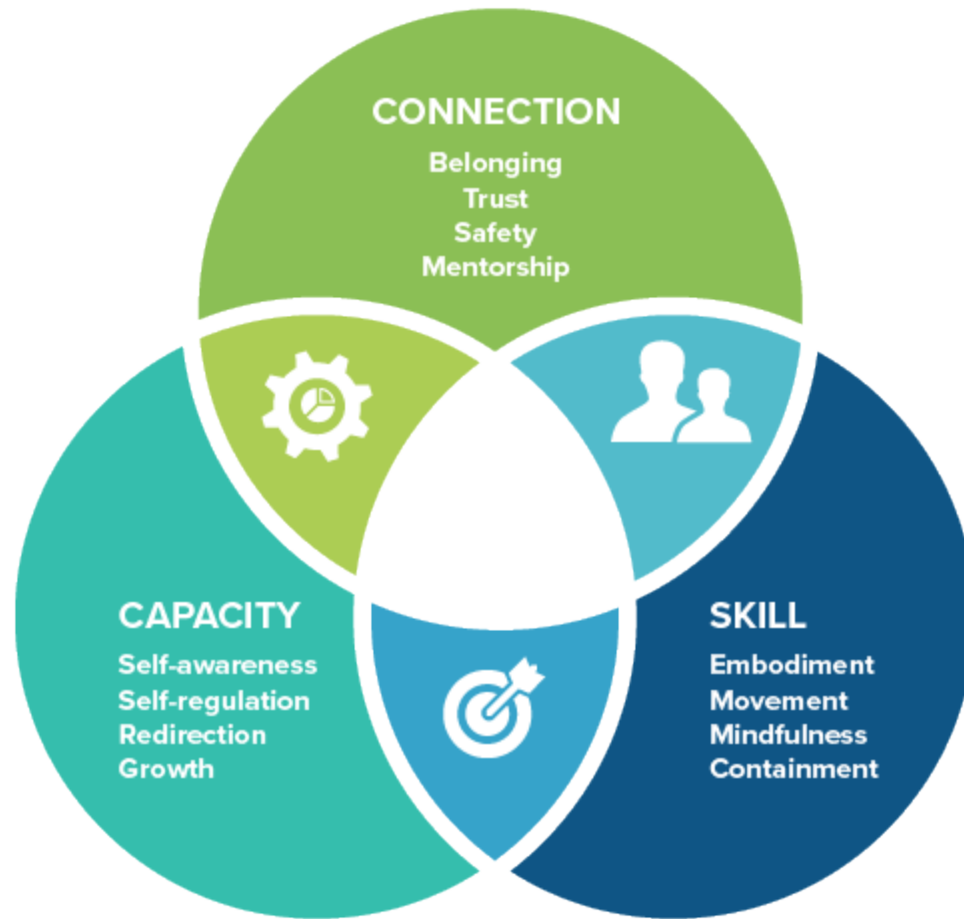

Finding Wisdom
In the Wound
of Trauma

Trouver la Sagesse
dans la Blessure
de Traumatisme

National PTSD Conference

Clinical Consultant
Educator
Author

www.rosslaird.com

Ross A. Laird, PhD RCC

PROJECTS AND PEOPLE

THE EVOLUTION OF TRAUMA

PATHWAYS OF TRAUMA

HEALING TRAUMA

CREATIVE SOLUTIONS

CREATIVE SOLUTIONS

CREATIVE SOLUTIONS

Author
Educator
Clinical Consultant

Ross A. Laird, PhD RCC