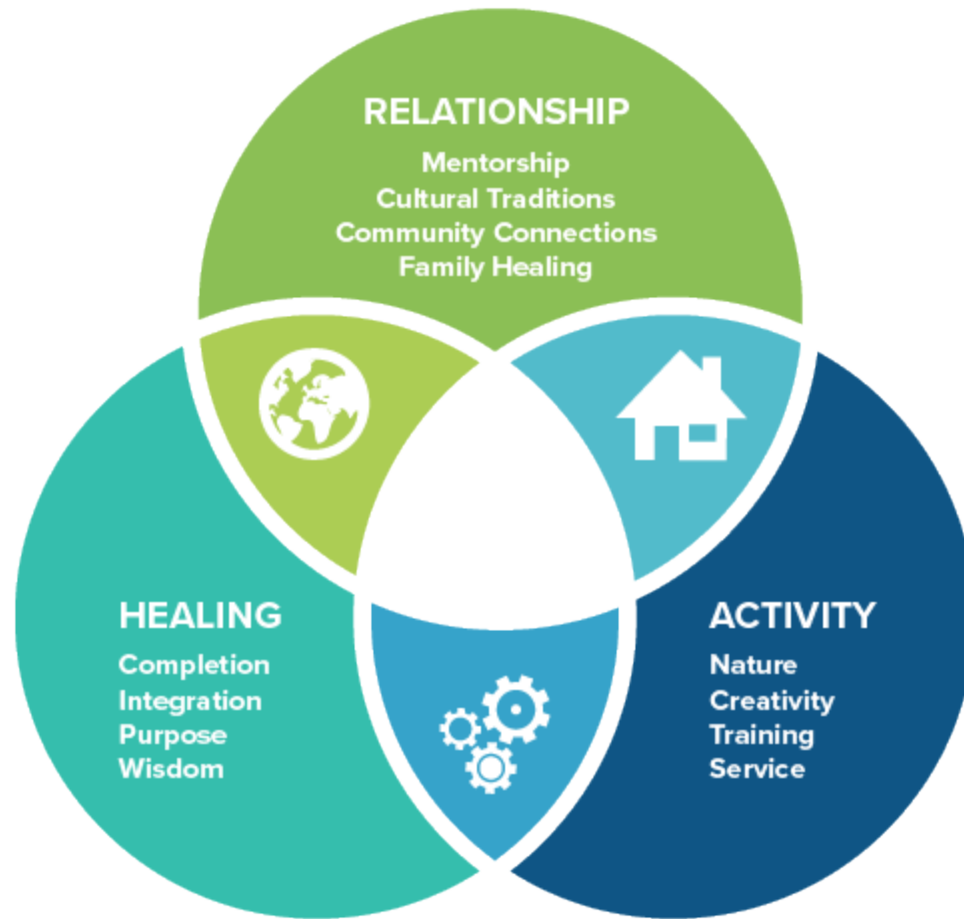

Finding Wisdom
In the Wound
of Trauma

Trouver la Sagesse
dans la Blessure
de Traumatisme

National PTSD Conference

Clinical Consultant
Educator
Author

www.rosslaird.com

Ross A. Laird, PhD RCC

PROJECTS AND PEOPLE

THE EVOLUTION OF TRAUMA

PATHWAYS OF TRAUMA

HEALING TRAUMA

CREATIVE SOLUTIONS

CREATIVE SOLUTIONS

CREATIVE SOLUTIONS

Author
Educator
Clinical Consultant

Ross A. Laird, PhD RCC